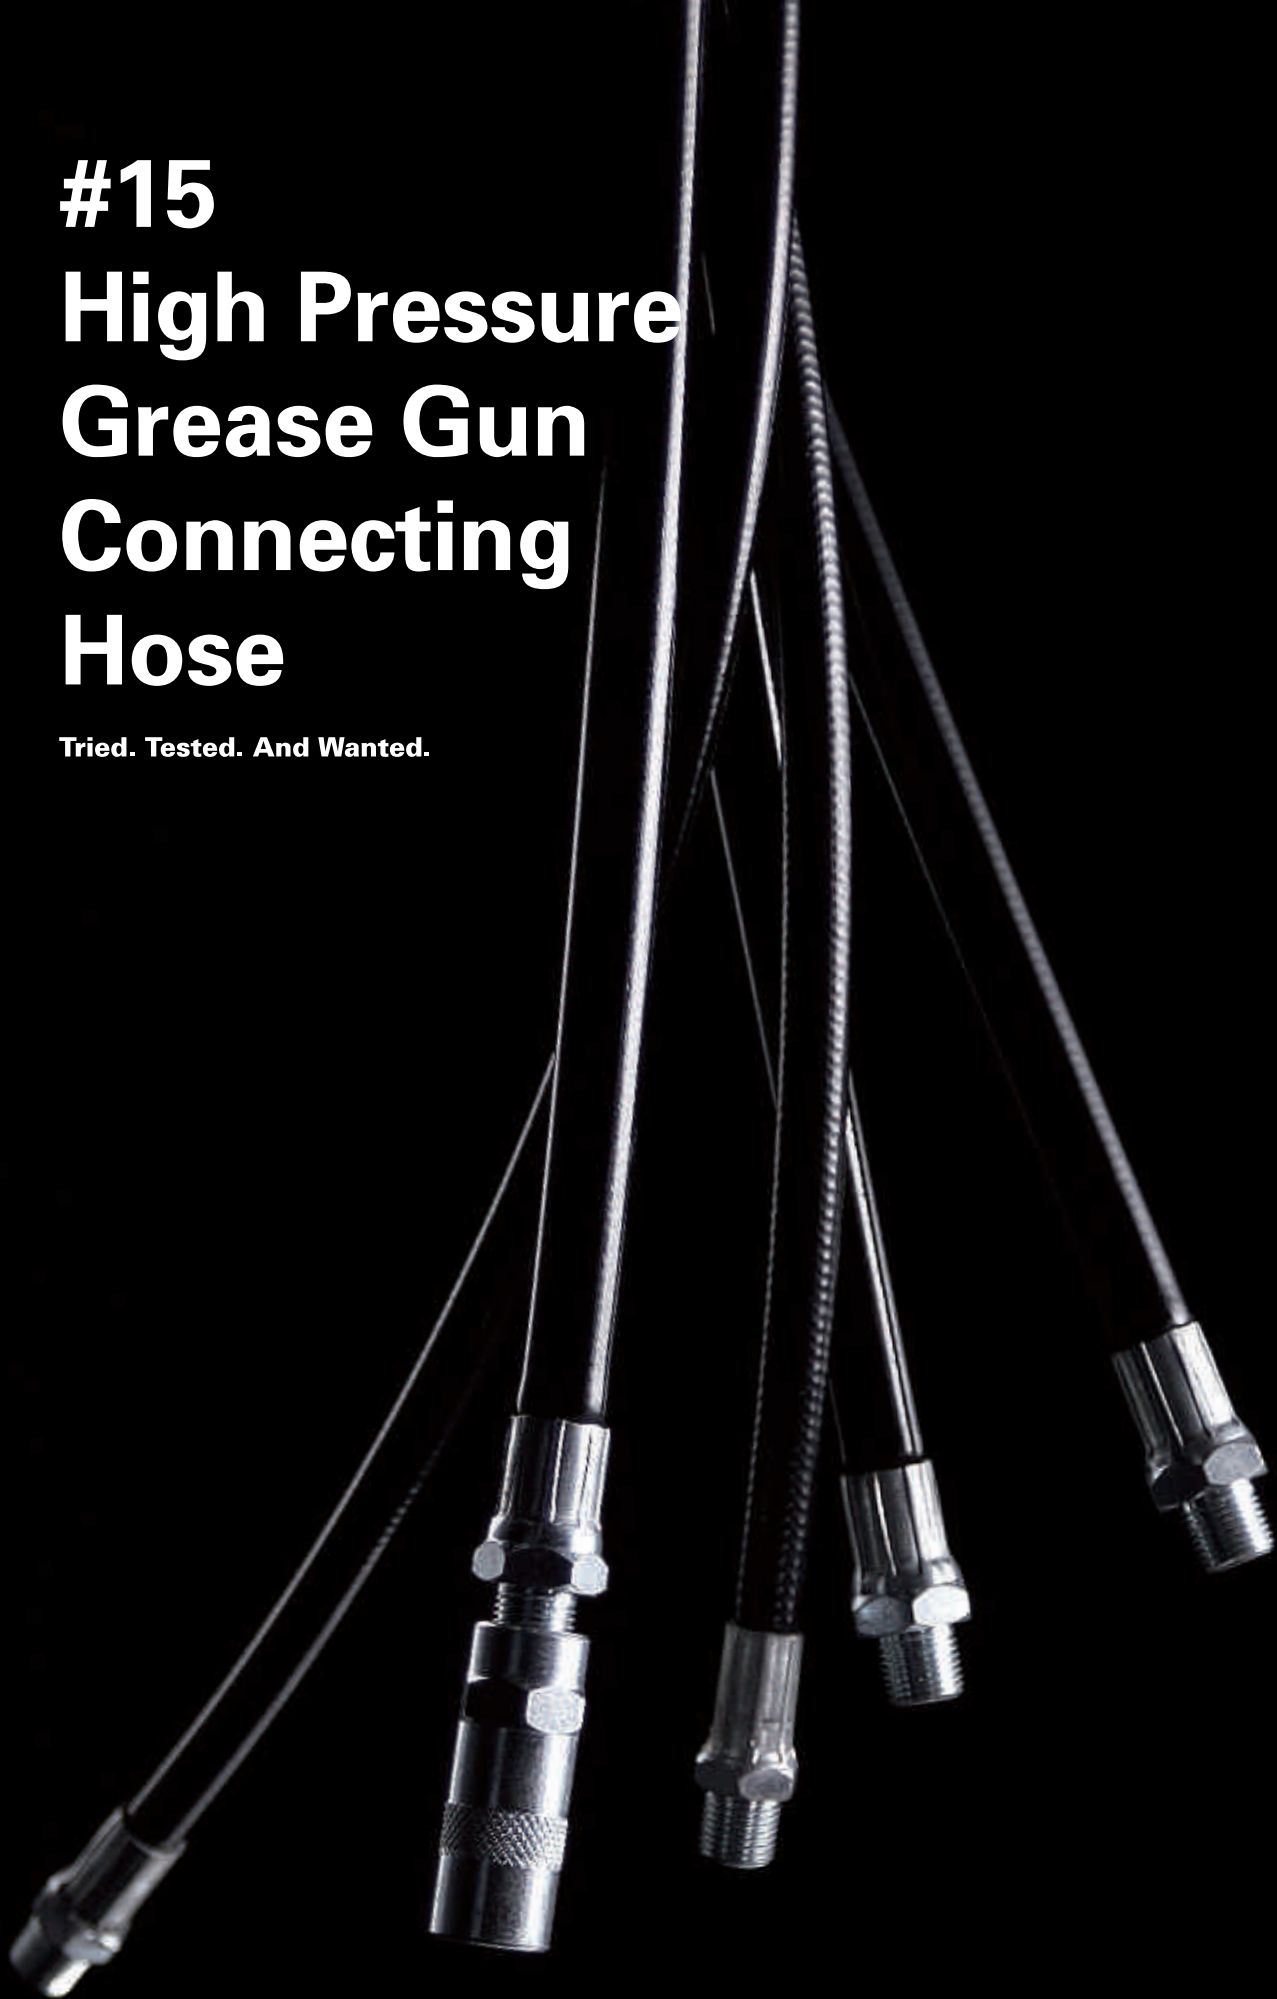

#15 High Pressure Grease Gun Connecting Hose

Tried. Tested. And Wanted.

PRODUCT DESCRIPTION

APPLICATIONS

Soft grease hose with fitting connector on both ends.
Threads (1/8" bsp, Midx1, 1/8"npt)
Working pressure from 3500psi to 7500psi.

TEMPERATURE

-40°C to 90°C

INNER TUBE

Polyamide or Polyester Elastomer (Dupon)

REINFORCEMENT

One braid of Polyester fiber
Two braids of Polyester fiber (HPG510A01 ONLY)

COVER

Black Polyurethane

Example of a request

15CM of 8.2 x 3.5 Black High Pressure Grease Gun Connecting Hose

HIGH PRESSURE GREASE GUN CONNECTING HOSE

Series

HPG

Standard color

BK. Black

Temperature Range